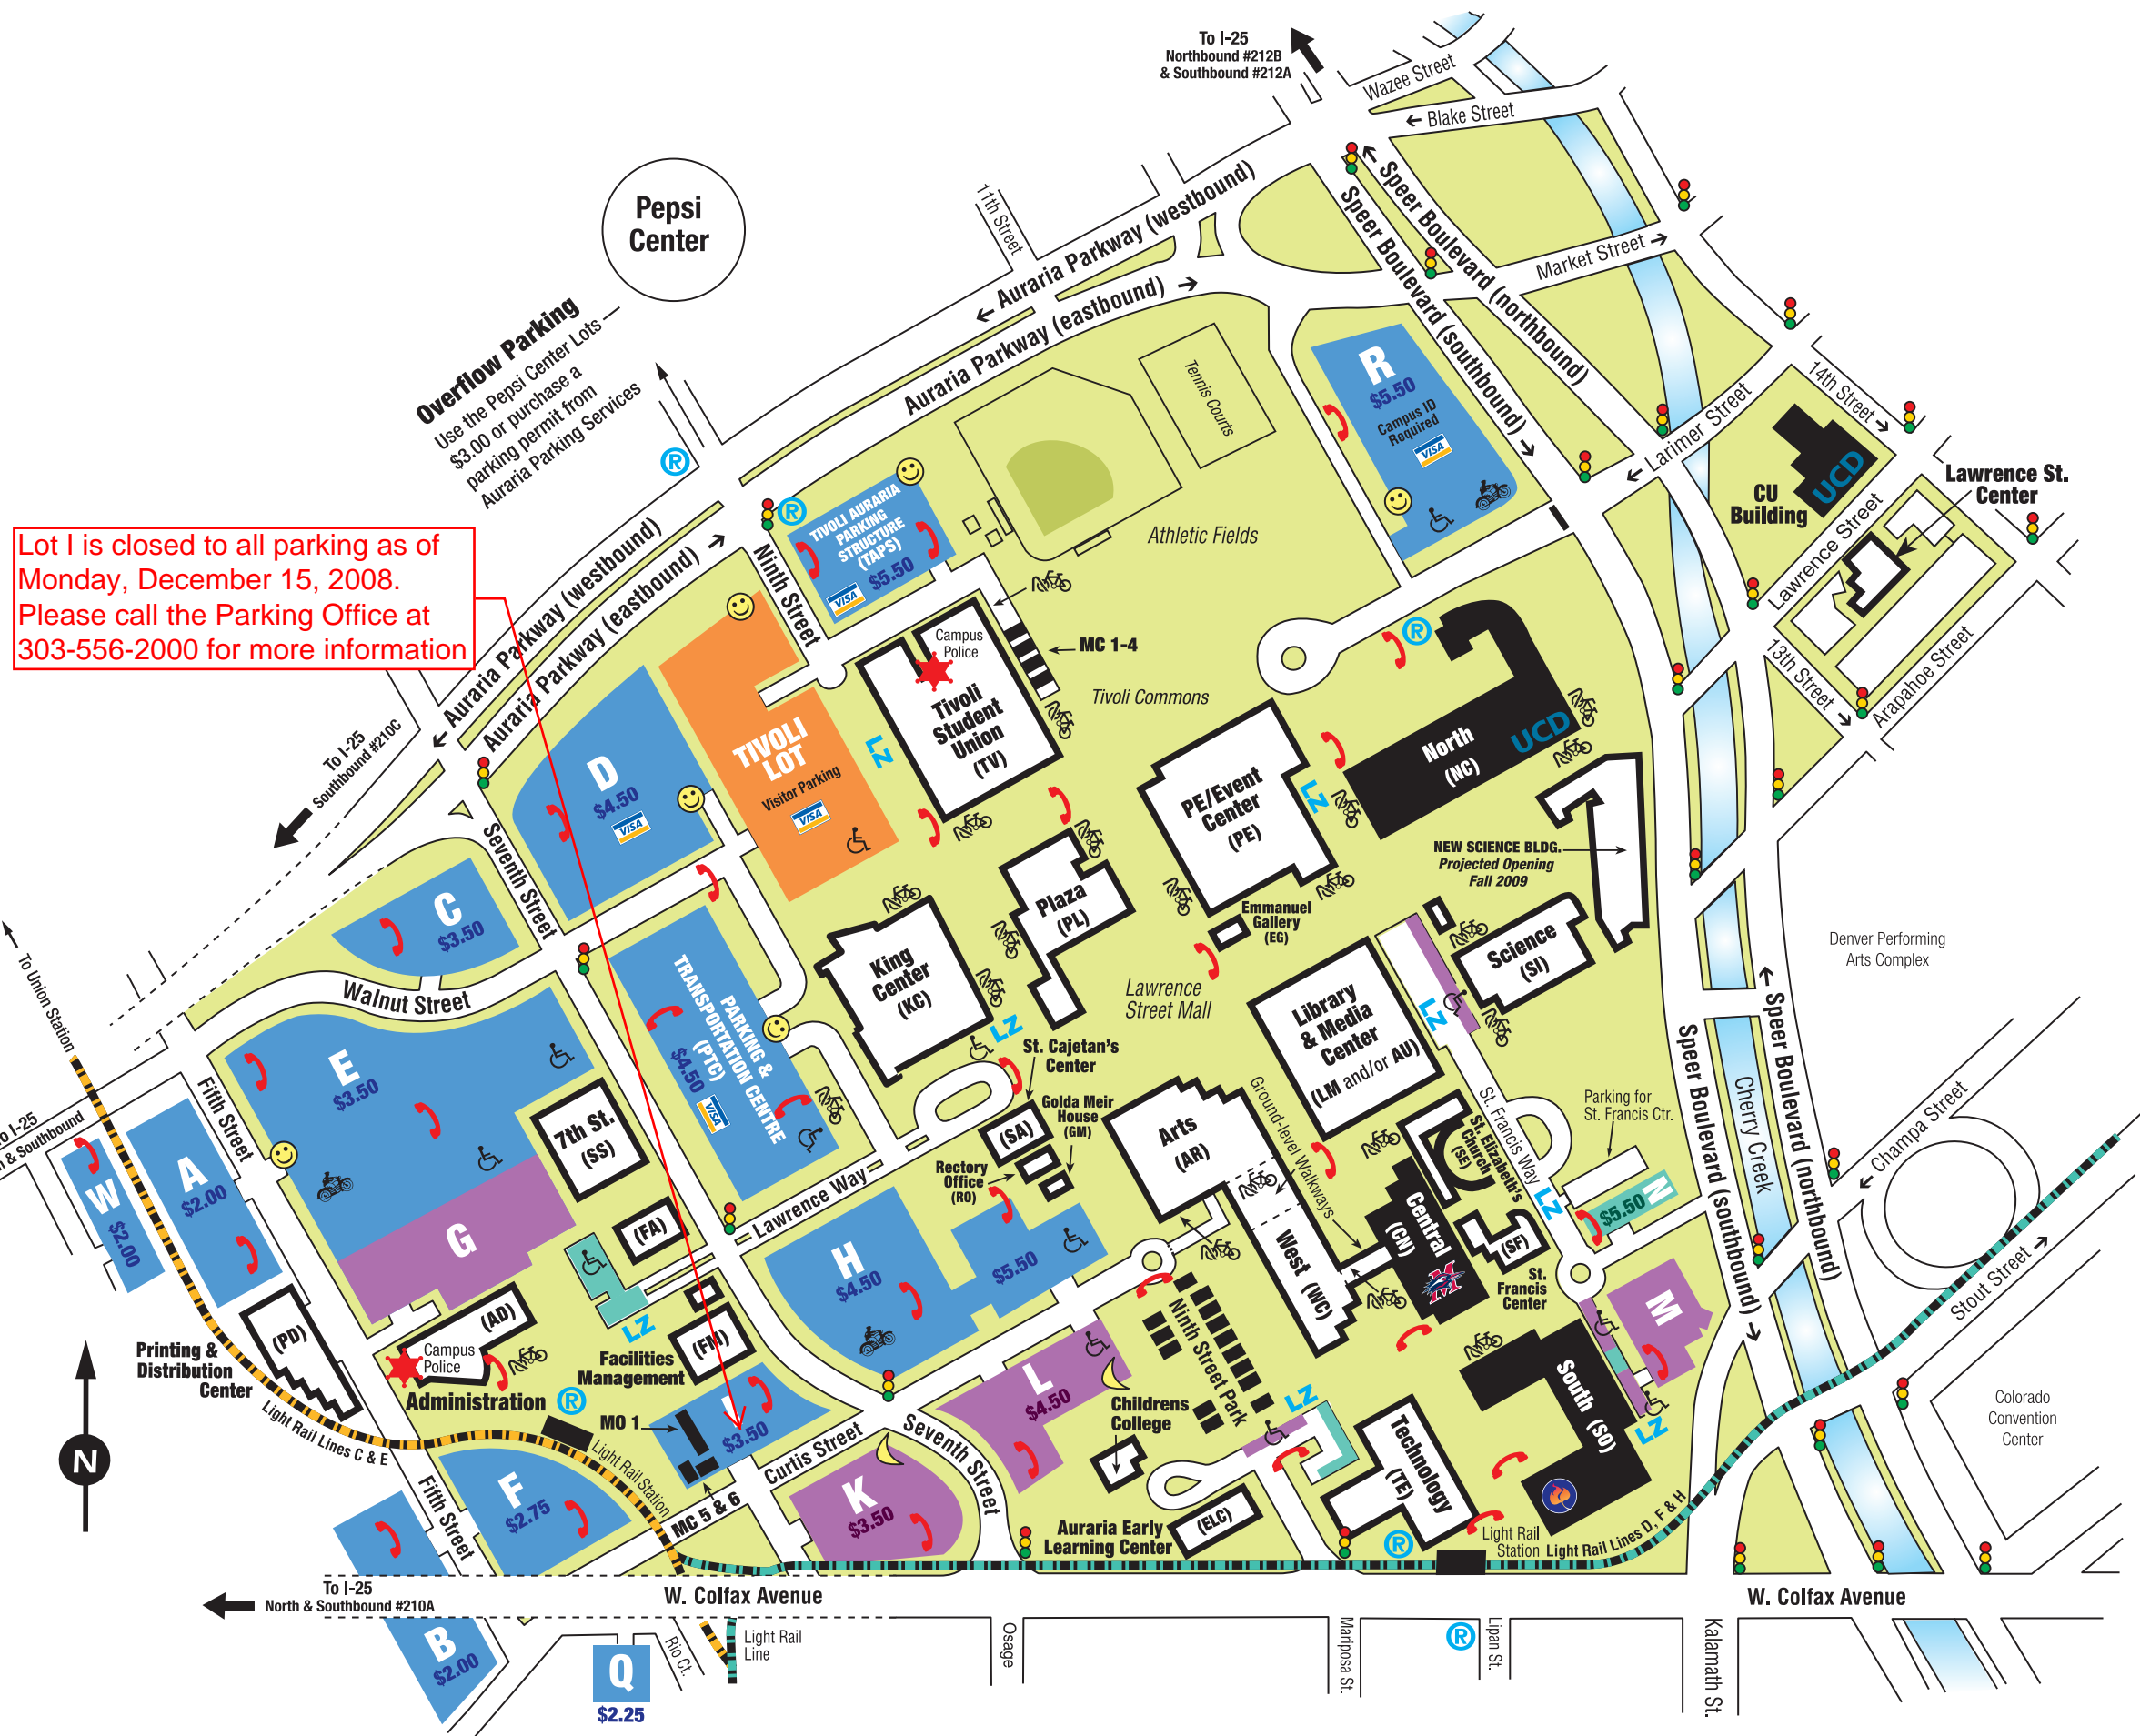

Lot I is closed to all parking as of Monday, December 15, 2008. Please call the Parking Office at 303-556-2000 for more information

Pepsi Center

Overflow Parking
Use the Pepsi Center Lots \$3.00 or purchase a parking permit from Auraria Parking Services